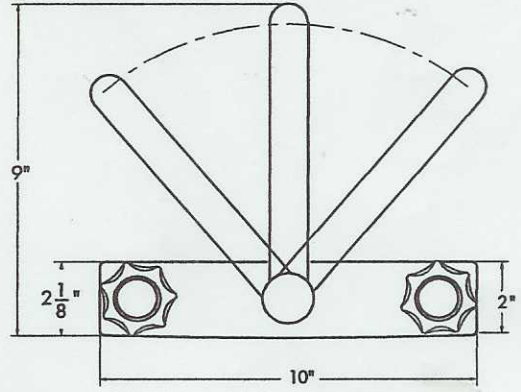

- 8" center set kitchen faucet
- 360° swing angle, 9" metal spout
- Acrylic handles
- CERAMIC CARTRIDGE
- 1/2" IPS pipe shank
- 2.0 GPM@ 60 PSI

304C w/o side spray
304CS w/ side spray

Laundry

- 4" center laundry faucet
- Zinc die-cast housing w/ brass water way
- 6" swing spout w/ durable metal handles
- Compression stem
- 1/2" IPS pipe shank
- 2.0 GPM@ 60 PSI
- Case lot of 12