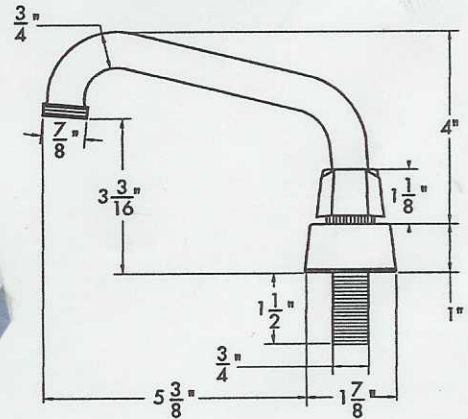

- 8" center set kitchen faucet
- 360° swing angle, 9" metal spout
- Acrylic handles
- CERAMIC CARTRIDGE
- 1/2" IPS pipe shank
- 2.0 GPM@ 60 PSI

304C w/o side spray
304CS w/ side spray

Laundry

- 4" center laundry faucet
- Zinc die-cast housing w/ brass water way
- 6" swing spout w/ durable metal handles
- Compression stem
- 1/2" IPS pipe shank
- 2.0 GPM@ 60 PSI
- Case lot of 12