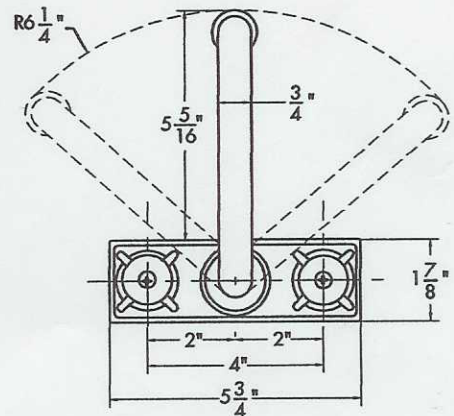

- 8" center set kitchen faucet
- 360° swing angle, 9" metal spout
- Acrylic handles
- CERAMIC CARTRIDGE
- 1/2" IPS pipe shank
- 2.0 GPM@ 60 PSI

304C w/o side spray
304CS w/ side spray

Laundry

- 4" center laundry faucet
- Zinc die-cast housing w/ brass water way
- 6" swing spout w/ durable metal handles
- Compression stem
- 1/2" IPS pipe shank
- 2.0 GPM@ 60 PSI
- Case lot of 12