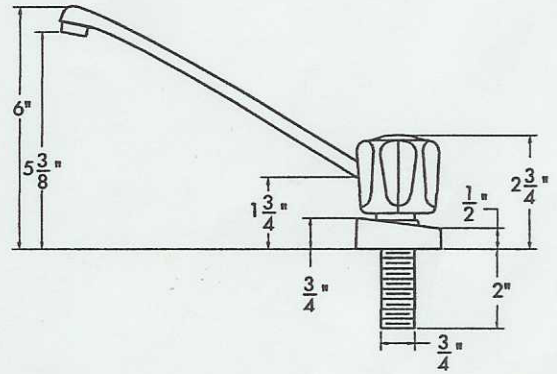

- 8" center set kitchen faucet
- 360° swing angle, 9" metal spout
- Acrylic handles
- CERAMIC CARTRIDGE
- 1/2" IPS pipe shank
- 2.0 GPM@ 60 PSI

304C w/o side spray
304CS w/ side spray

Laundry

- 4" center laundry faucet
- Zinc die-cast housing w/ brass water way
- 6" swing spout w/ durable metal handles
- Compression stem
- 1/2" IPS pipe shank
- 2.0 GPM@ 60 PSI
- Case lot of 12